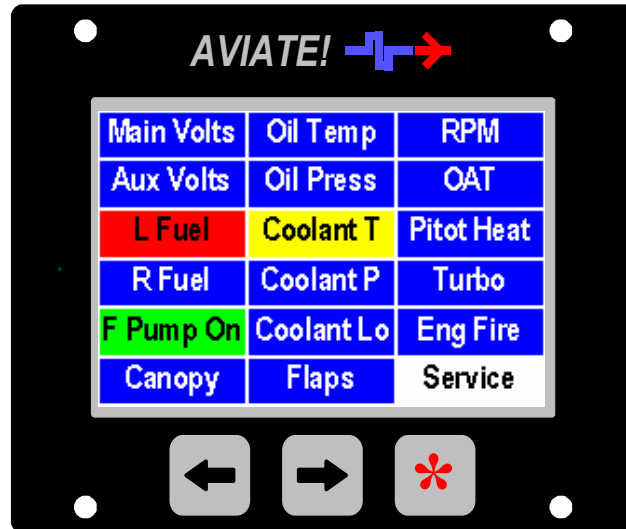

CUSTOM ANNUNCIATOR PANEL

The **SN1000-CC-AN** unit is available as a standalone intelligent annunciator panel for up to 18 functions. It is based on a subset of the *AVIATE!* **SN1000 –CC** functions to provide simple status indication for a variety of functions.

Each EIS/VFIS Annunciator Bar has a programmable text label. Colors are configurable to indicate various states based on criteria such as an open or closed switch, or a level outside of a settable range.

The **SN-VAN** Voice Annunciator option is also available for “eyes free” warning of problems with standard and custom voice messages for alarms.